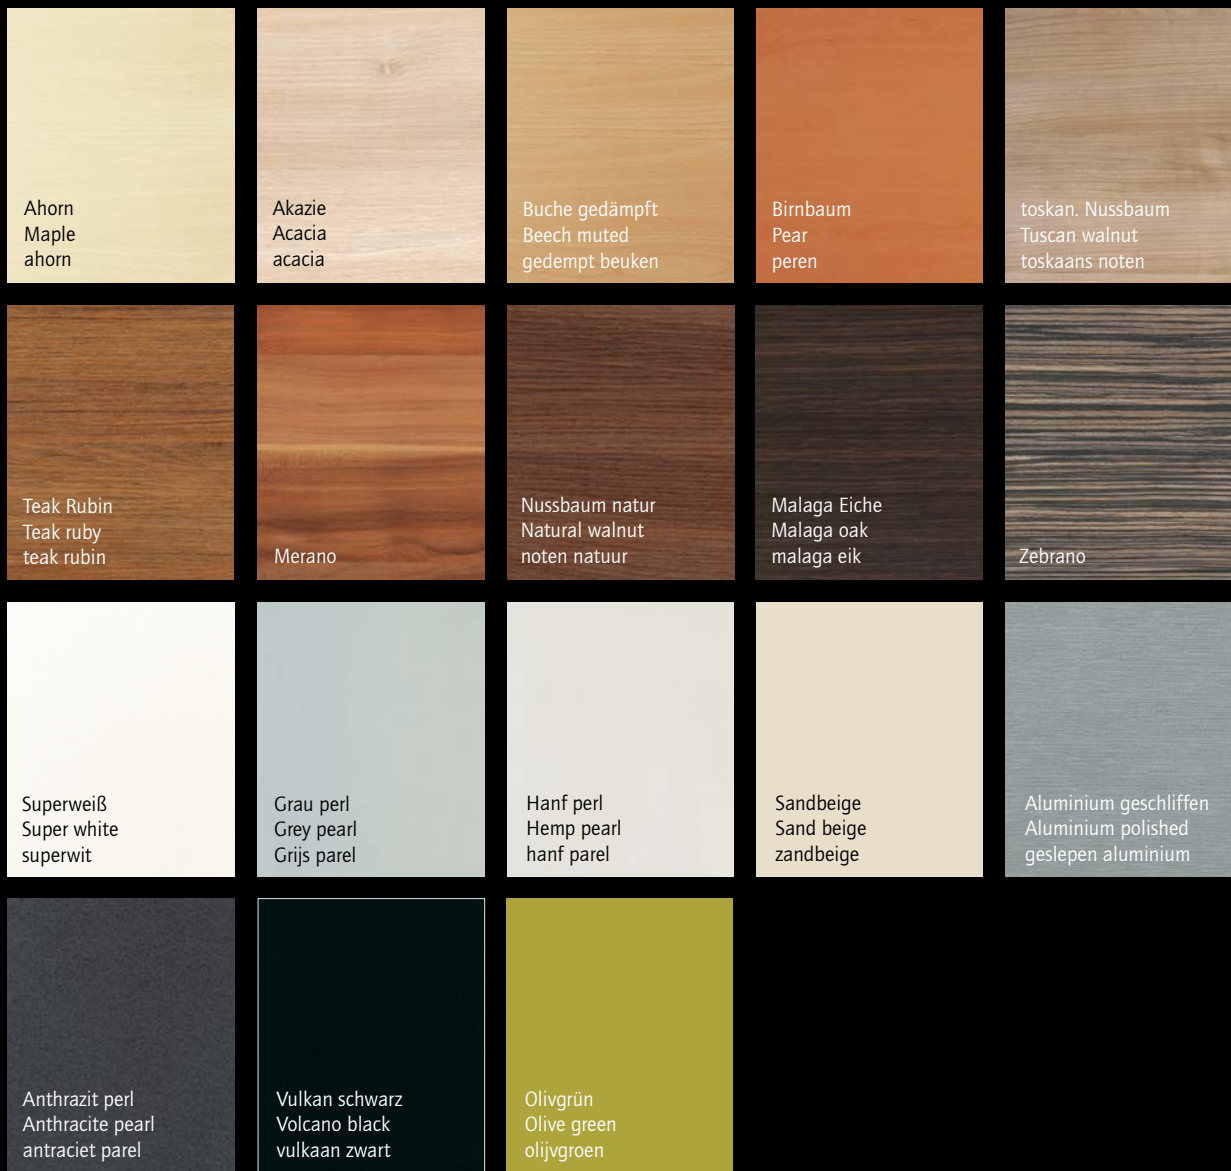

Volldekore · Full decors · Voldecors 25 mm und 19 mm MDF