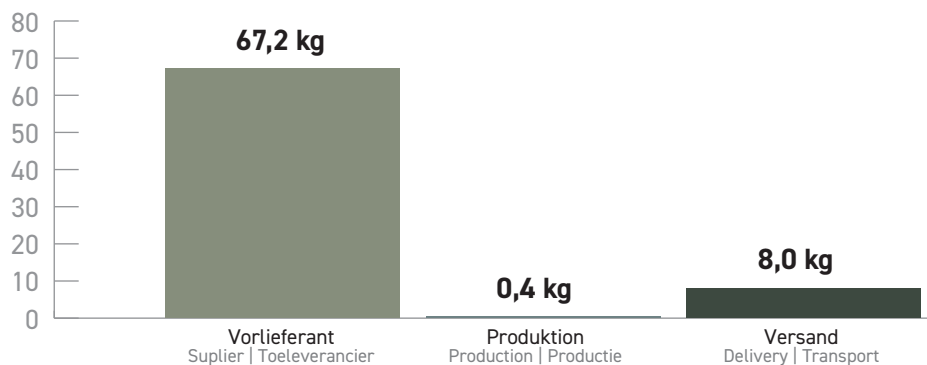

This product is Level 3 certified
Dit product is gecertificeerd met Level 3